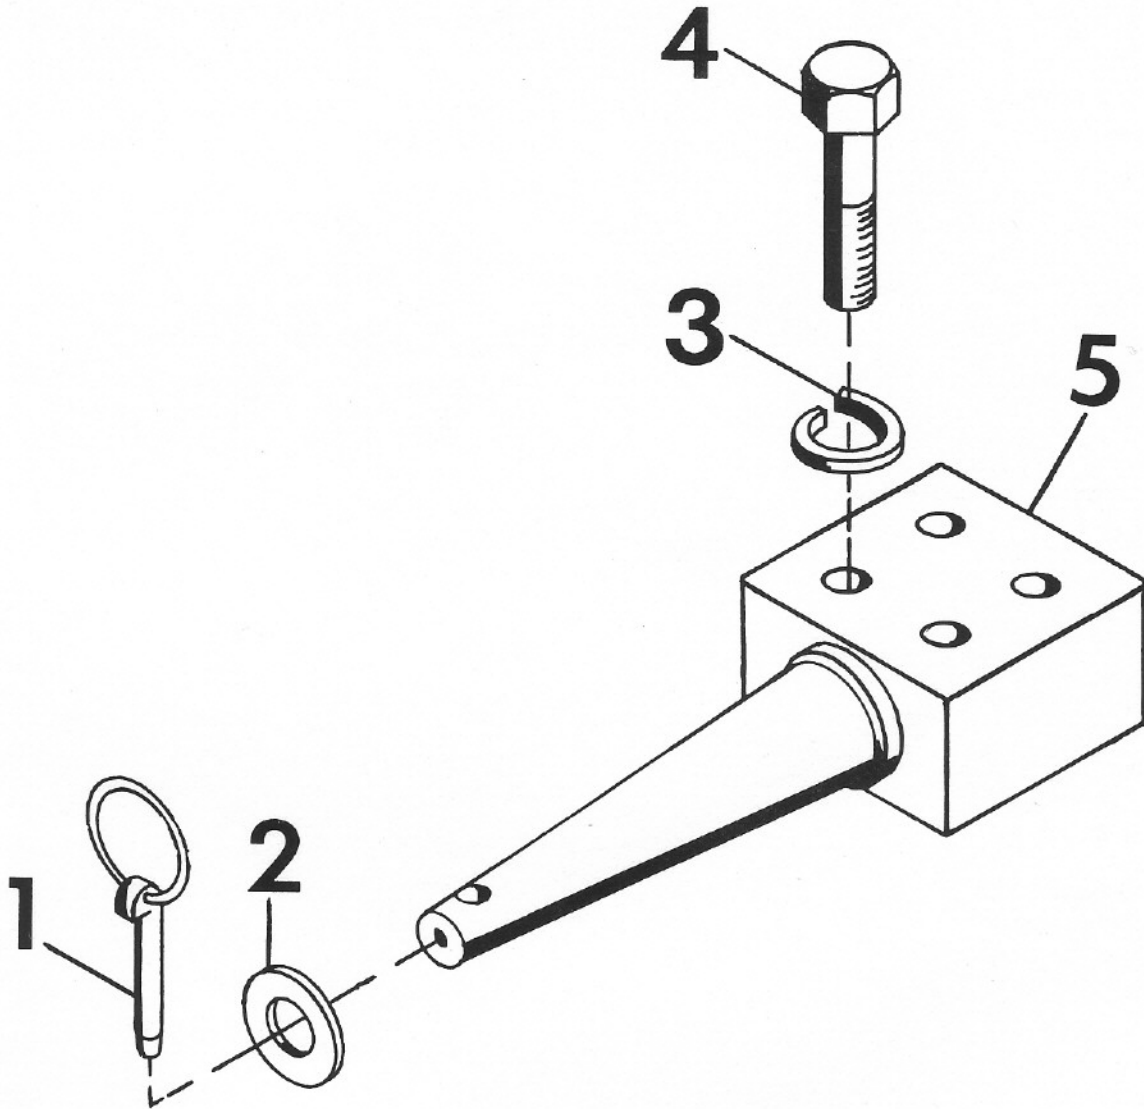

GRAVELY® ILLUSTRATED PARTS LIST

NAME: QUICK HITCH PIN KIT

PART NUMBER(S): 23220

ITEM NO.	PART NO.	DESCRIPTION
1	11902	Pin, Klik
2	131016	Washer, Flat; 21/32 x 1-5/16 x .095
3	120382	Washer, Lock; 3/8 SF
4	180134	Bolt, Hex; 3/8-16 x 2-1/2
5	22481	Pin, Quick Hitch